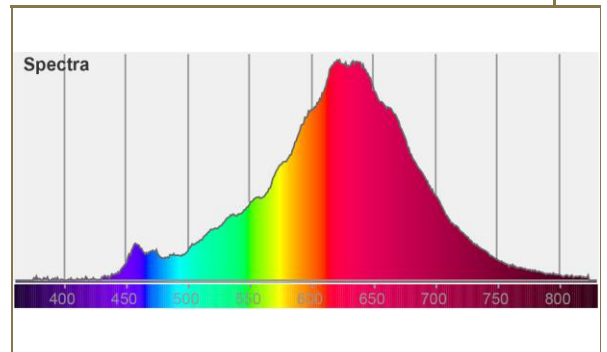

Description	LED Art Loop Cross
Cat #	10157
Series	ART LINE
Line	Art Flexible Filament
Shape	Art
Glass	clear
Light color	warm white
Socket	E26
Dimmable	yes
Lumen	500 lm
Kelvin	2200 K
Wattage	12 W
Equivalent	42 W
CRI	CRI 95
Powerfactor	0,8
Voltage	120 V / 60 Hz
Lamp current	60 mA
Lifetime	15000 h
LM*	0,8
Cycles on/off	100000
Beam angle	360 °
Diameter	2.95 inches
Length	4.92 inches
Weight	2.29 oz