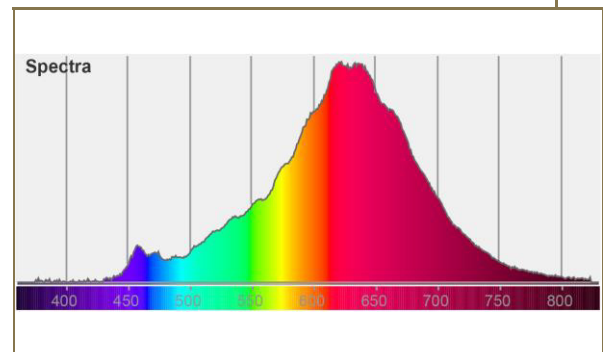

Description	LED Art Loop Up
Cat #	10156
Series	ART LINE
Line	Art Flexible Filament
Shape	Art
Glass	clear
Light color	warm white
Socket	E26
Dimmable	yes
Lumen	500 lm
Kelvin	2200 K
Wattage	12 W
Equivalent	42 W
CRI	CRI 95
Powerfactor	0,8
Voltage	120 V / 60 Hz
Lamp current	60 mA
Lifetime	15000 h
LM*	0,8
Cycles on/off	100000
Beam angle	360 °
Diameter	1.57 inches
Length	5.9 inches
Weight	2.29 oz