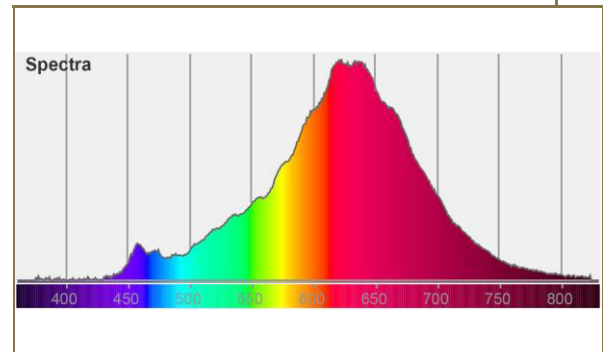

Description	LED Art Globe
Cat #	10154
Series	ART LINE
Line	Art Flexible Filament
Shape	Art
Glass	clear
Light color	warm white
Socket	E26
Dimmable	yes
Lumen	500 lm
Kelvin	2600 K
Wattage	12 W
Equivalent	42 W
CRI	CRI 95
Powerfactor	0,8
Voltage	120 V / 60 Hz
Lamp current	60 mA
Lifetime	15000 h
LM*	0,8
Cycles on/off	100000
Beam angle	360 °
Diameter	3.93 inches
Length	5.51 inches
Weight	2.29 oz