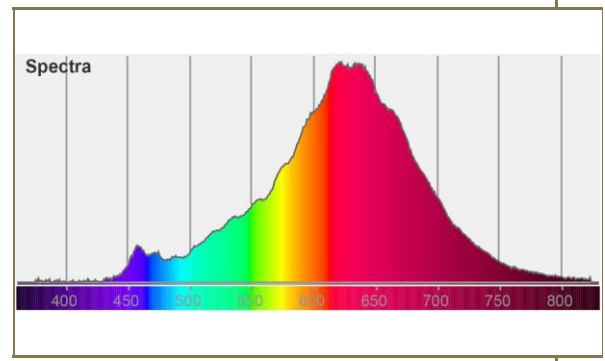

Description	LED Art Butterfly
Cat #	10153
Series	ART LINE
Line	Art Flexible Filament
Shape	Art
Glass	clear
Light color	warm white
Socket	E26
Dimmable	yes
Lumen	500 lm
Kelvin	2600 K
Wattage	12 W
Equivalent	42 W
CRI	CRI 95
Powerfactor	0,8
Voltage	120 V / 60 Hz
Lamp current	60 mA
Lifetime	15000 h
LM*	0,8
Cycles on/off	100000
Beam angle	360 °
Diameter	5.11 inches
Length	5.11 inches
Weight	2.29 oz