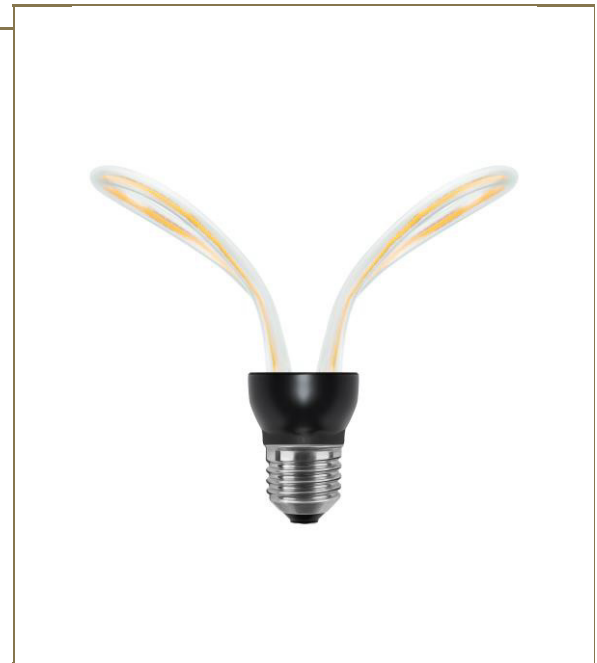

Description	LED Art Butterfly
Cat #	10153
Series	ART LINE
Line	Art Flexible Filament
Shape	Art
Glass	clear
Light color	warm white
Socket	E26
Dimmable	yes
Lumen	500 lm
Kelvin	2600 K
Wattage	12 W
Equivalent	42 W
CRI	CRI 95
Powerfactor	0,8
Voltage	120 V / 60 Hz
Lamp current	60 mA
Lifetime	15000 h
LM*	0,8
Cycles on/off	100000
Beam angle	360 °
Diameter	5.11 inches
Length	5.11 inches
Weight	2.29 oz