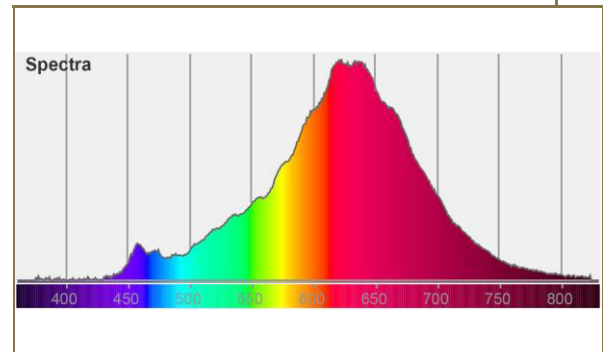

Description	LED Art Globo
Cat #	10152
Series	ART LINE
Line	Art Flexible Filament
Shape	Art
Glass	clear
Light color	warm white
Socket	E26
Dimmable	yes
Lumen	500 lm
Kelvin	2200 K
Wattage	12 W
Equivalent	42 W
CRI	CRI 95
Powerfactor	0,8
Voltage	120 V / 60 Hz
Lamp current	60 mA
Lifetime	15000 h
LM*	0,8
Cycles on/off	100000
Beam angle	360 °
Diameter	3.93 inches
Length	5.51 inches
Weight	2.29 oz