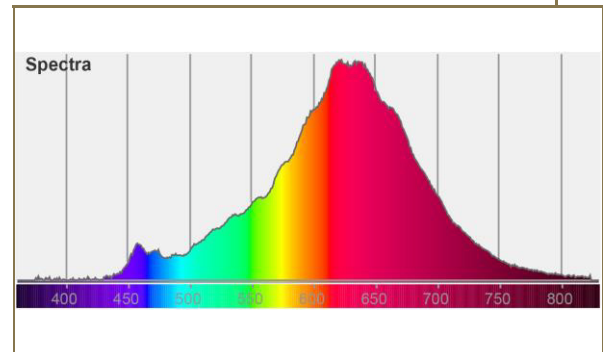

Description	LED Art Butterfly
Cat #	10151
Series	ART LINE
Line	Art Flexible Filament
Shape	Art
Glass	clear
Light color	warm white
Socket	E26
Dimmable	yes
Lumen	500 lm
Kelvin	2200 K
Wattage	12 W
Equivalent	42 W
CRI	CRI 95
Powerfactor	0,8
Voltage	120 V / 60 Hz
Lamp current	60 mA
Lifetime	15000 h
LM*	0,8
Cycles on/off	100000
Beam angle	360 °
Diameter	5.11 inches
Length	5.11 inches
Weight	2.29 oz