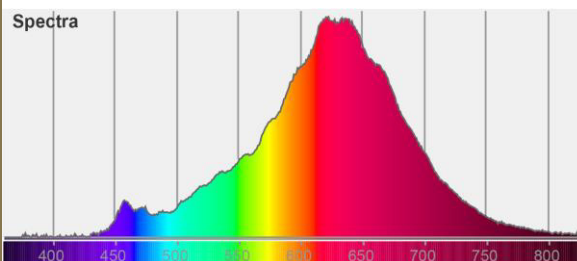

Lamp current 40 mA

Lifetime 15000 h

LM* 0,8

Cycles on/off 100000

Beam angle 360 °

Diameter 2.55 inches

Length 3.93 inches

Weight 2.11 oz