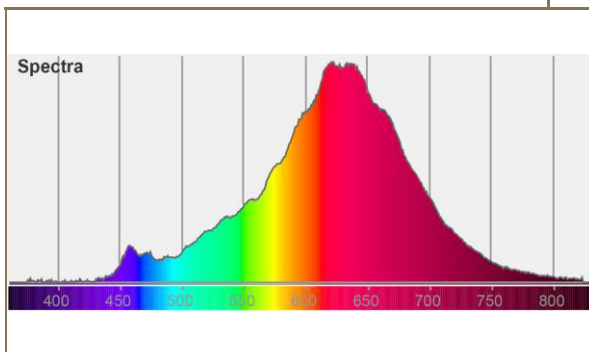

Description	LED Art Heart
Cat #	10148
Series	ART LINE
Line	Art Flexible Filament
Shape	Art
Glass	clear
Light color	warm white
Socket	E26
Dimmable	yes
Lumen	330 lm
Kelvin	2200 K
Wattage	8 W
Equivalent	30 W
CRI	CRI 95
Powerfactor	0,8
Voltage	120 V / 60 Hz
Lamp current	40 mA
Lifetime	15000 h
LM*	0,8
Cycles on/off	100000
Beam angle	360 °
Diameter	3.93 inches
Length	5.51 inches
Weight	1.94 oz