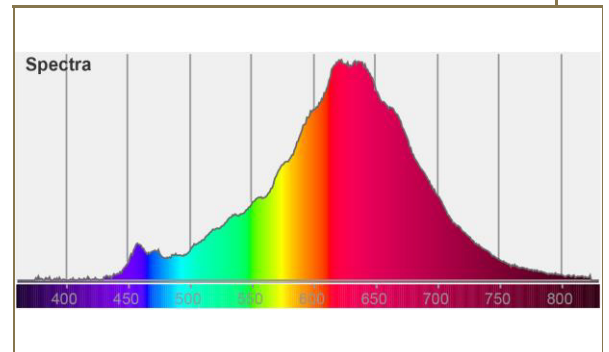

Description	LED Art Tube
Cat #	10147
Series	ART LINE
Line	Art Flexible Filament
Shape	Art
Glass	clear
Light color	warm white
Socket	E26
Dimmable	yes
Lumen	330 lm
Kelvin	2200 K
Wattage	8 W
Equivalent	30 W
CRI	CRI 95
Powerfactor	0,8
Voltage	120 V / 60 Hz
Lamp current	40 mA
Lifetime	15000 h
LM*	0,8
Cycles on/off	100000
Beam angle	360 °
Diameter	2.36 inches
Length	6.29 inches
Weight	1.94 oz