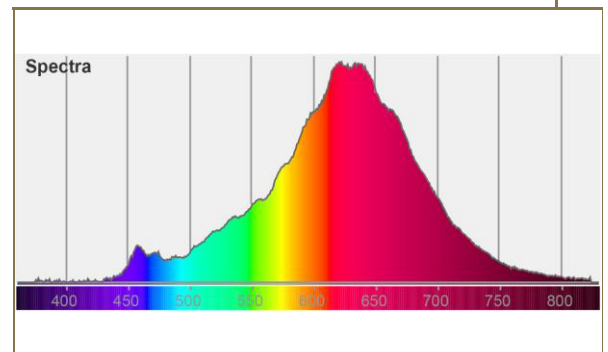

Description	LED Art Reflektor
Cat #	10146
Series	ART LINE
Line	Art Flexible Filament
Shape	Art
Glass	clear
Light color	warm white
Socket	E26
Dimmable	yes
Lumen	330 lm
Kelvin	2200 K
Wattage	8 W
Equivalent	30 W
CRI	CRI 95
Powerfactor	0,8
Voltage	120 V / 60 Hz
Lamp current	40 mA
Lifetime	15000 h
LM*	0,8
Cycles on/off	100000
Beam angle	360 °
Diameter	3.34 inches
Length	5.51 inches
Weight	1.94 oz