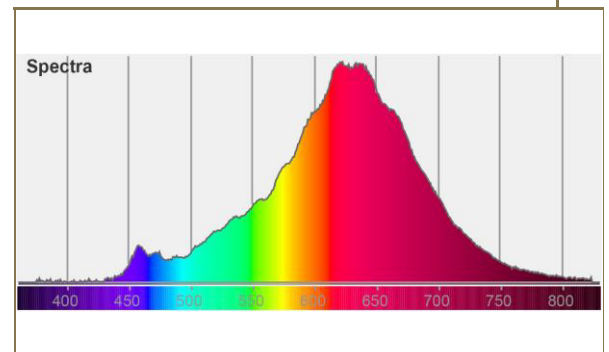

Description	LED Art Rustika
Cat #	10145
Series	ART LINE
Line	Art Flexible Filament
Shape	Art
Glass	clear
Light color	warm white
Socket	E26
Dimmable	yes
Lumen	330 lm
Kelvin	2200 K
Wattage	8 W
Equivalent	30 W
CRI	CRI 95
Powerfactor	0,8
Voltage	120 V / 60 Hz
Lamp current	40 mA
Lifetime	15000 h
LM*	0,8
Cycles on/off	100000
Beam angle	360 °
Diameter	2.75 inches
Length	5.9 inches
Weight	1.94 oz