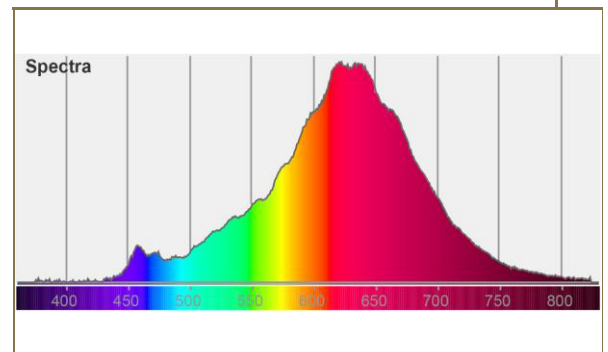

Description	LED Art Globe
Cat #	10144
Series	ART LINE
Line	Art Flexible Filament
Shape	Art
Glass	clear
Light color	warm white
Socket	E26
Dimmable	yes
Lumen	330 lm
Kelvin	2200 K
Wattage	8 W
Equivalent	30 W
CRI	CRI 95
Powerfactor	0,8
Voltage	120 V / 60 Hz
Lamp current	40 mA
Lifetime	15000 h
LM*	0,8
Cycles on/off	100000
Beam angle	360 °
Diameter	3.54 inches
Length	5.7 inches
Weight	1.94 oz