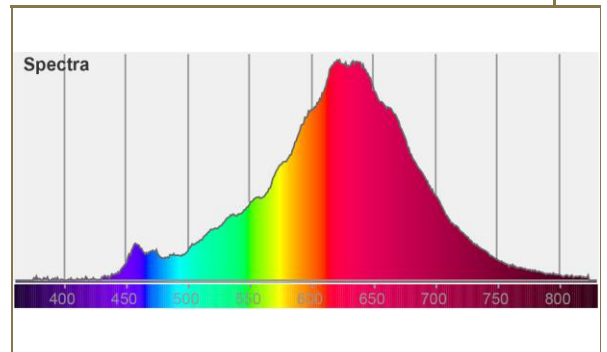

Description	LED Art Bulb
Cat #	10143
Series	ART LINE
Line	Art Flexible Filament
Shape	Art
Glass	clear
Light color	warm white
Socket	E26
Dimmable	yes
Lumen	330 lm
Kelvin	2200 K
Wattage	8 W
Equivalent	30 W
CRI	CRI 95
Powerfactor	0,8
Voltage	120 V / 60 Hz
Lamp current	40 mA
Lifetime	15000 h
LM*	0,8
Cycles on/off	100000
Beam angle	360 °
Diameter	2.95 inches
Length	5.9 inches
Weight	1.94 oz