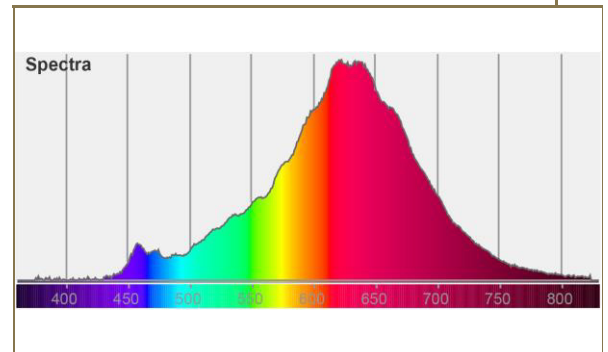

Description	LED Art Flame
Cat #	10141
Series	ART LINE
Line	Art Flexible Filament
Shape	Art
Glass	clear
Light color	warm white
Socket	E26
Dimmable	yes
Lumen	330 lm
Kelvin	2200 K
Wattage	8 W
Equivalent	30 W
CRI	CRI 95
Powerfactor	0,8
Voltage	120 V / 60 Hz
Lamp current	40 mA
Lifetime	15000 h
LM*	0,8
Cycles on/off	100000
Beam angle	360 °
Diameter	1.57 inches
Length	6.69 inches
Weight	1.05 oz