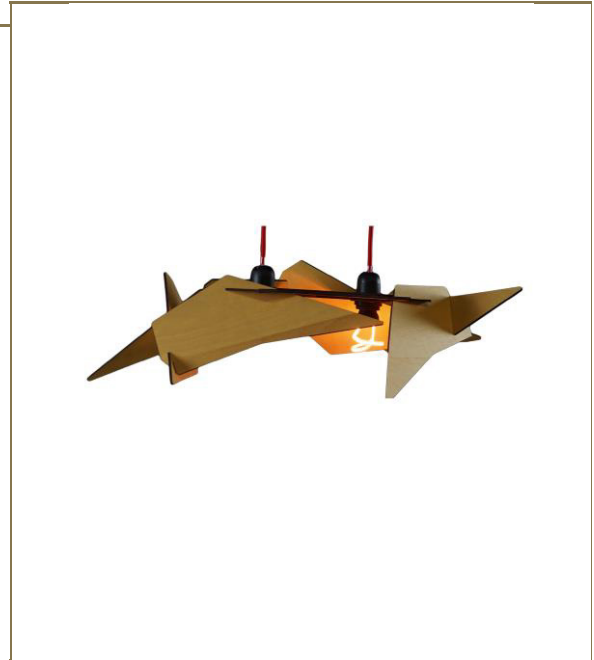

Description **Wood Light COLOBUS autumn leaves**

Cat. # **70008**

Line **Pendants**

Socket **E26**

Voltage **120 V / 60 Hz**

Bulb **LED 1-60 W**

Dimensions

27.5 x 16.5 x 11.8 inches

Includes:

100% Real Beechwood

Black Canopy and 3 ft. Black Cord

izzilite

www.izzilite.com 661.295.9333

Products and technical specifications are subject to modification without notice. Status as of 01/2018