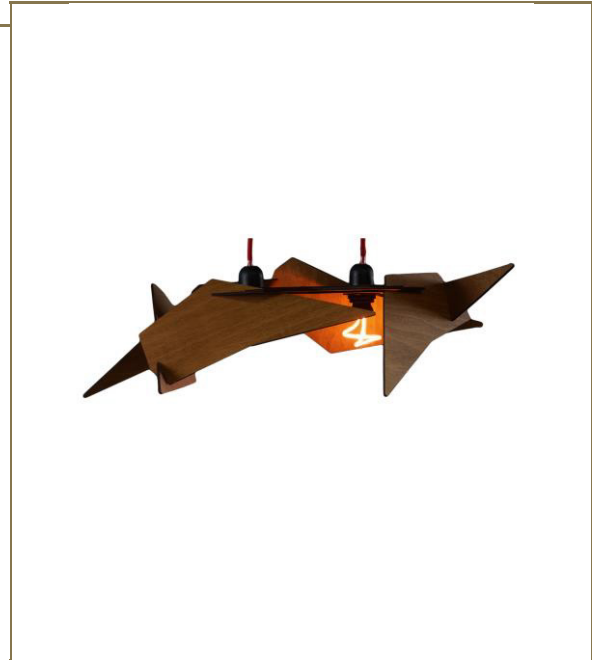

Description **Wood Light COLOBUS warm summer**

Cat. # **70007**

Line **Pendants**

Socket **E26**

Voltage **120 V / 60 Hz**

Bulb **LED 1-60 W**

Dimensions

**27.5 x 16.5 x 11.8 inches**

Includes:

**100% Real Beechwood**

**Black Canopy and 3 ft. Black Cord**

**izzilite**

www.izzilite.com 661.295.9333

Products and technical specifications are subject to modification without notice. Status as of 01/2018